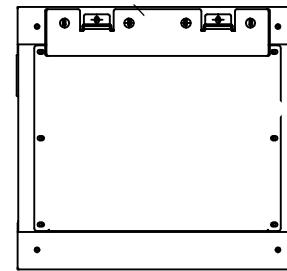

Small lock

- Thickness:
- 1.Top&bottom cover,front&rear pillar, front door,side panel:1.0mm
 - 2.Mounting profile:1.5mm
 - 3.Back panel,cable entry cover:0.8mm
 - 4.Mounting strip:1.2mm

	H
4U	281
6U	370
9U	503