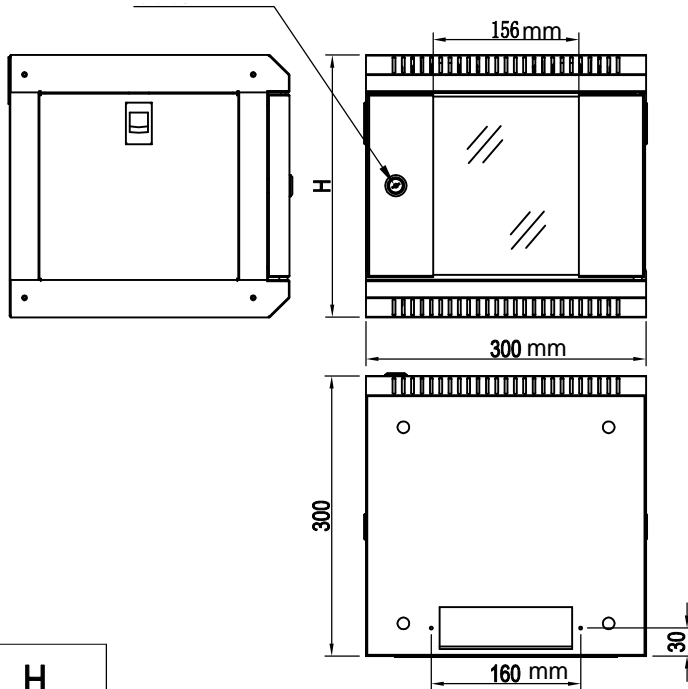

Small lock

- Thickness:
- 1.Top&bottom cover,front&rear pillar, front door,side panel:1.0mm
 - 2.Mounting profile:1.5mm
 - 3.Back panel,cable entry cover:0.8mm
 - 4.Mounting strip:1.2mm

	H
4U	281
6U	370
9U	503